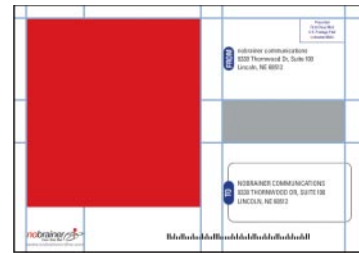

4 x 6 Postcard Specs

4 x 6 Postcard Design Requirements

Do not sacrifice the quality of your image by increasing JPEG compression. We recommended you compress at the “High Quality” level.

Front (image side)

- print size: 6 inches wide x 4.25 inches high
- image area: 5.5 inches wide x 3.75 inches high
- white border: .25 inches on all sides

All images must be as least 300 dpi.
Images must be in RGB or CMYK JPEG format (RGB preferred).
File size must not exceed 5MB.

Back (message side)

An image can be printed in place of the standard text message.

- image area: 3.1 x 3.1 inches

All images must be as least 300 dpi.
Images must be in RGB or CMYK JPEG format (RGB preferred).
File size must not exceed 5MB.

Accent (message side)

The accent is an image or logo printed between FROM: and TO:

- image area: 2 inches wide x 1.14 inches high

All images must be as least 300 dpi.
Images must be in RGB or CMYK JPEG format (RGB preferred).
File size must not exceed 5MB.

Help

If you have any questions, please contact our sales team at 877.817.0200.

Back